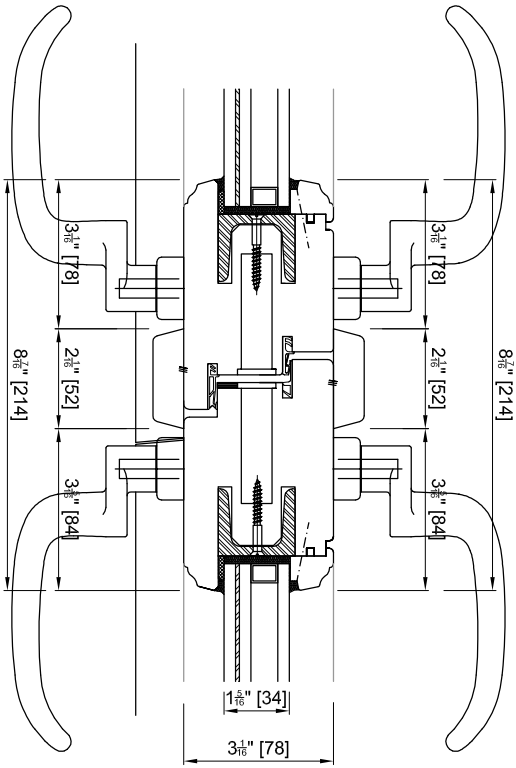

Scale: 1/2"=1'-0"

Updated: Nov '10

Drawing:

FD 100E

Side Jamb

Handle Astragal

Handle Side Jamb to Field Mull

Montag Windows & Doors
 215 Hembree Park Drive,
 Suite 100
 Roswell, GA 30076
 (866) 562-1728
 info@montagwindows.com
 www.montagwindows.com

Scale: 3"=1'-0"
Updated: Nov '10
Drawing:

FD 100S