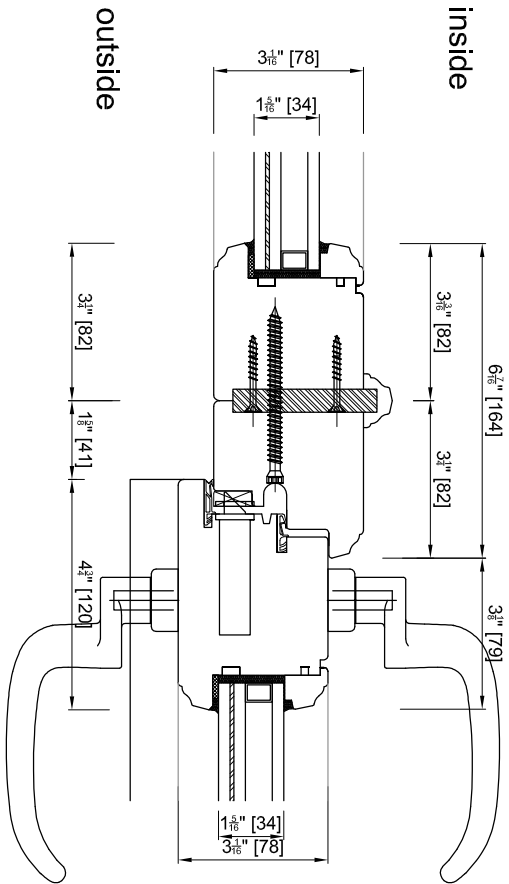

Scale: 1/2"=1'-0"

Updated: Nov '10

Drawing:

FD 100E

Side Jamb

Handle Astragal

Handle Side Jamb to Field Mull

Montag Windows & Doors
 215 Hembree Park Drive,
 Suite 100
 Roswell, GA 30076
 (866) 562-1728
 info@montagwindows.com
 www.montagwindows.com

Scale: 3"=1'-0"
Updated: Nov '10
Drawing:

FD 100S