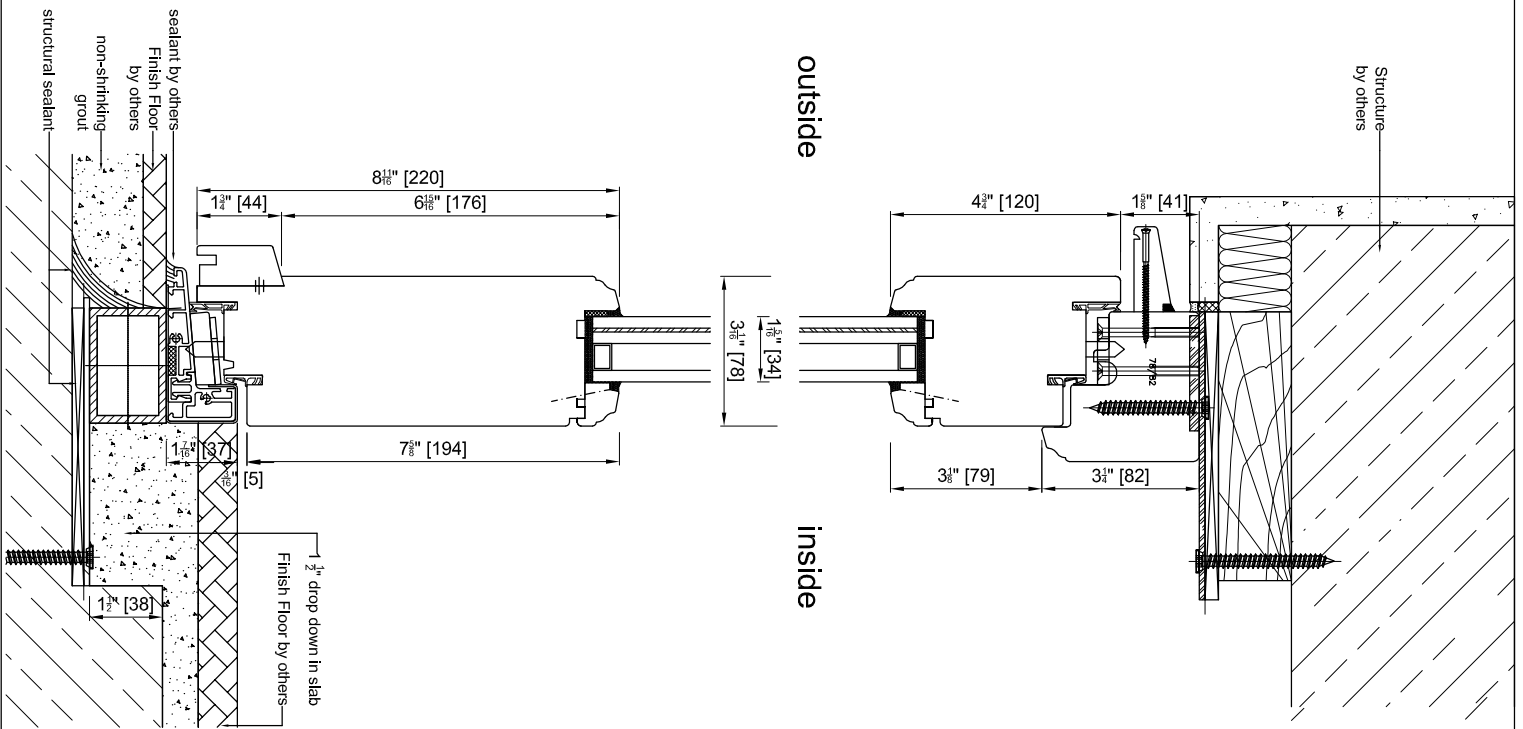

Montag Windows & Doors
215 Hembree Park Drive,
Suite 100
Roswell, GA 30076
(866) 562-1728
info@montagwindows.com
www.montagwindows.com

Product: French Door - Impact Option
Drawing: Classic Style
Sections

© Montag Windows & Doors. Drawings shall not be used or reproduced without prior written consent of Montag Windows & Doors. Do not scale off drawings. Use given dimensions only. All drawings for schematic purposes only.

Scale: 3"=1'-0"
Updated: Nov '10
Drawing:

FD 100S