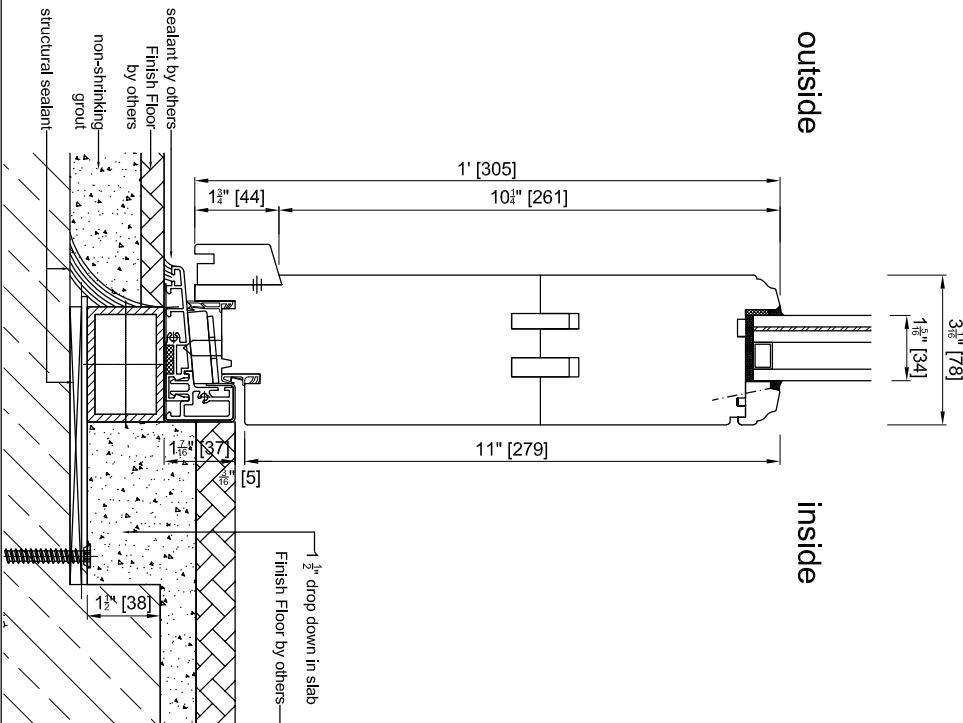

Montag Windows & Doors
215 Hembree Park Drive,
Suite 100
Roswell, GA 30076
(866) 562-1728
info@montagwindows.com
www.montagwindows.com

Product: French Door - Impact Option
Drawing: Classic Style
Sections

© Montag Windows & Doors. Drawings shall not be used or reproduced without prior written consent of Montag Windows & Doors. Do not scale off drawings. Use given dimensions only. All drawings for schematic purposes only.

Scale: 3"=1'-0"
Updated: Nov '10
Drawing:

FD 100S