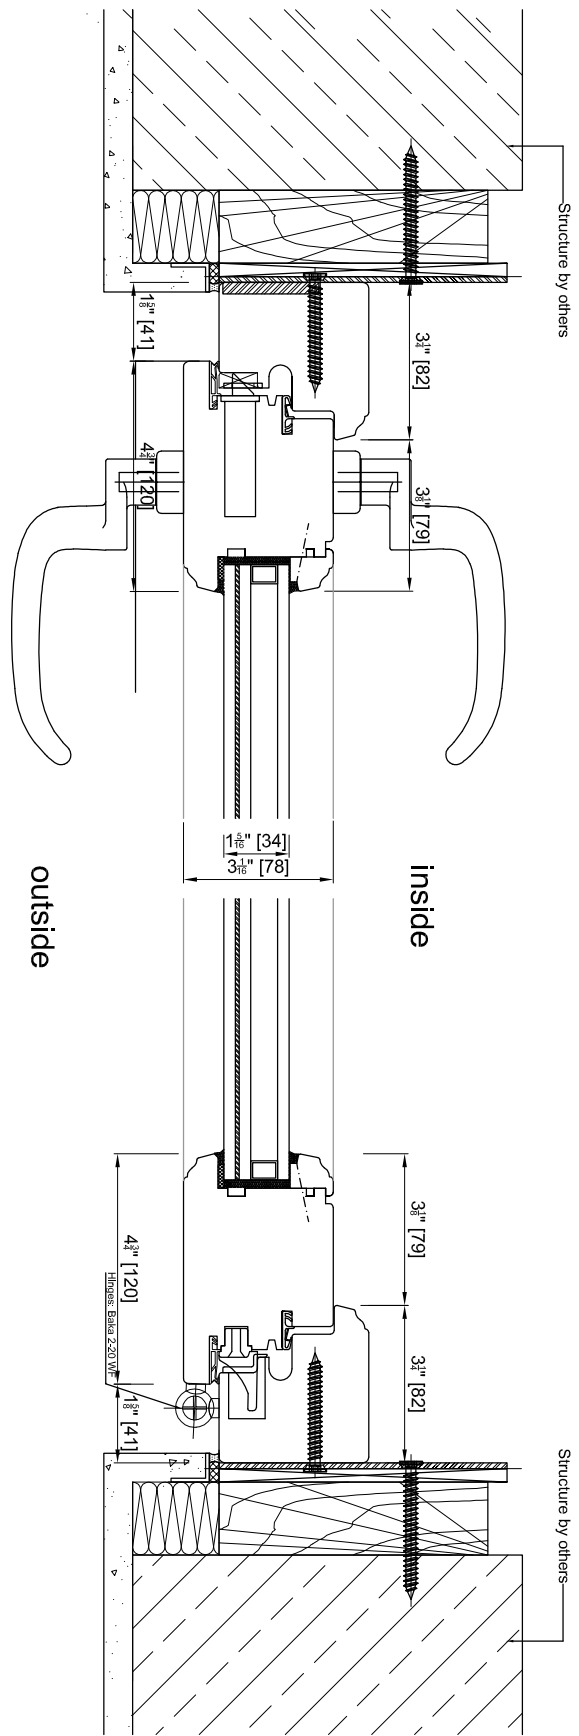

Montag Windows & Doors
 215 Hembree Park Drive,
 Suite 100
 Roswell, GA 30076
 (866) 562-1728
 info@montagwindows.com
 www.montagwindows.com

Product: French Door - Impact Option

Drawing: Classic Style - Rectangle Top Elevation

Scale: 1/2"=1'-0"

Updated: Nov '10

Drawing:

FD 100E

Side Jamb

Handle Astragal

Handle Side Jamb to Field Mull

Montag Windows & Doors
 215 Hembree Park Drive,
 Suite 100
 Roswell, GA 30076
 (866) 562-1728
 info@montagwindows.com
 www.montagwindows.com

Scale: 3"=1'-0"
Updated: Nov '10
Drawing:

FD 100S